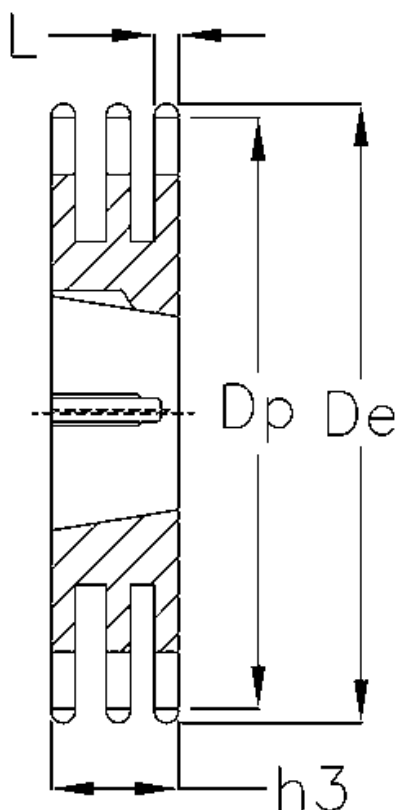

Article number: 616033008023

Description: Taperbored sprocket 16 B-3 Z=23 triplex
for bushing 3525

Measures

Bush = 3525
C = 2.5
Chain = -
Chain size = 1" x 17,02 mm
De = 197.5
Dp = 186.53
H = 79.6
h3 = 79.6

Material = Stål
Number of teeth = 23